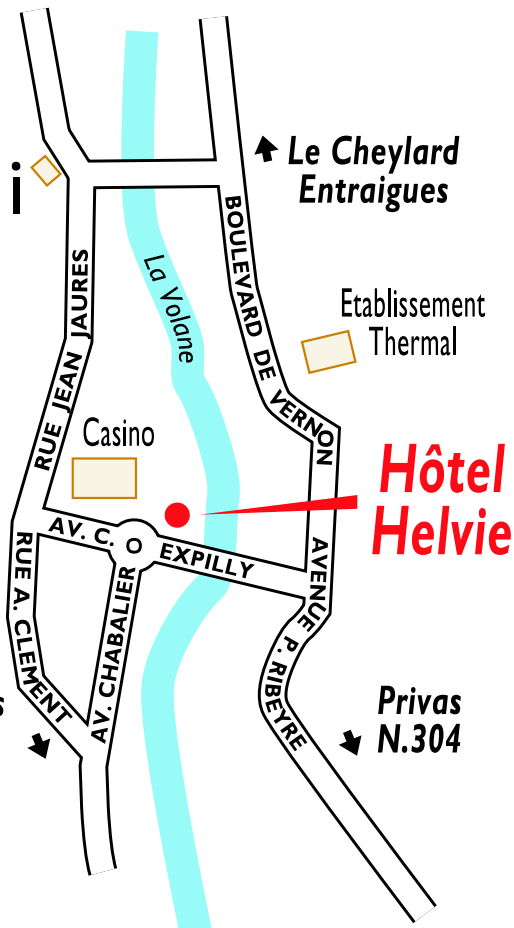

Hôtel*** Helvie – Restaurant Le Vivarais

5, rue Claude-Expilly – 07600 Vals-les-Bains – France
Tél. +33 (0)4 75 94 65 85 – Fax +33 (0)4 75 37 47 63
courriel@hotel-helvie.com

By car:

Coming from Paris or Lyon, motorway A7, exit Montélimar Nord and follow signs for Aubenas
Coming from Marseille or Montpellier, motorway A7, exit Montélimar Nord and follow signs for Aubenas

By train (TGV):

Valence or Montélimar